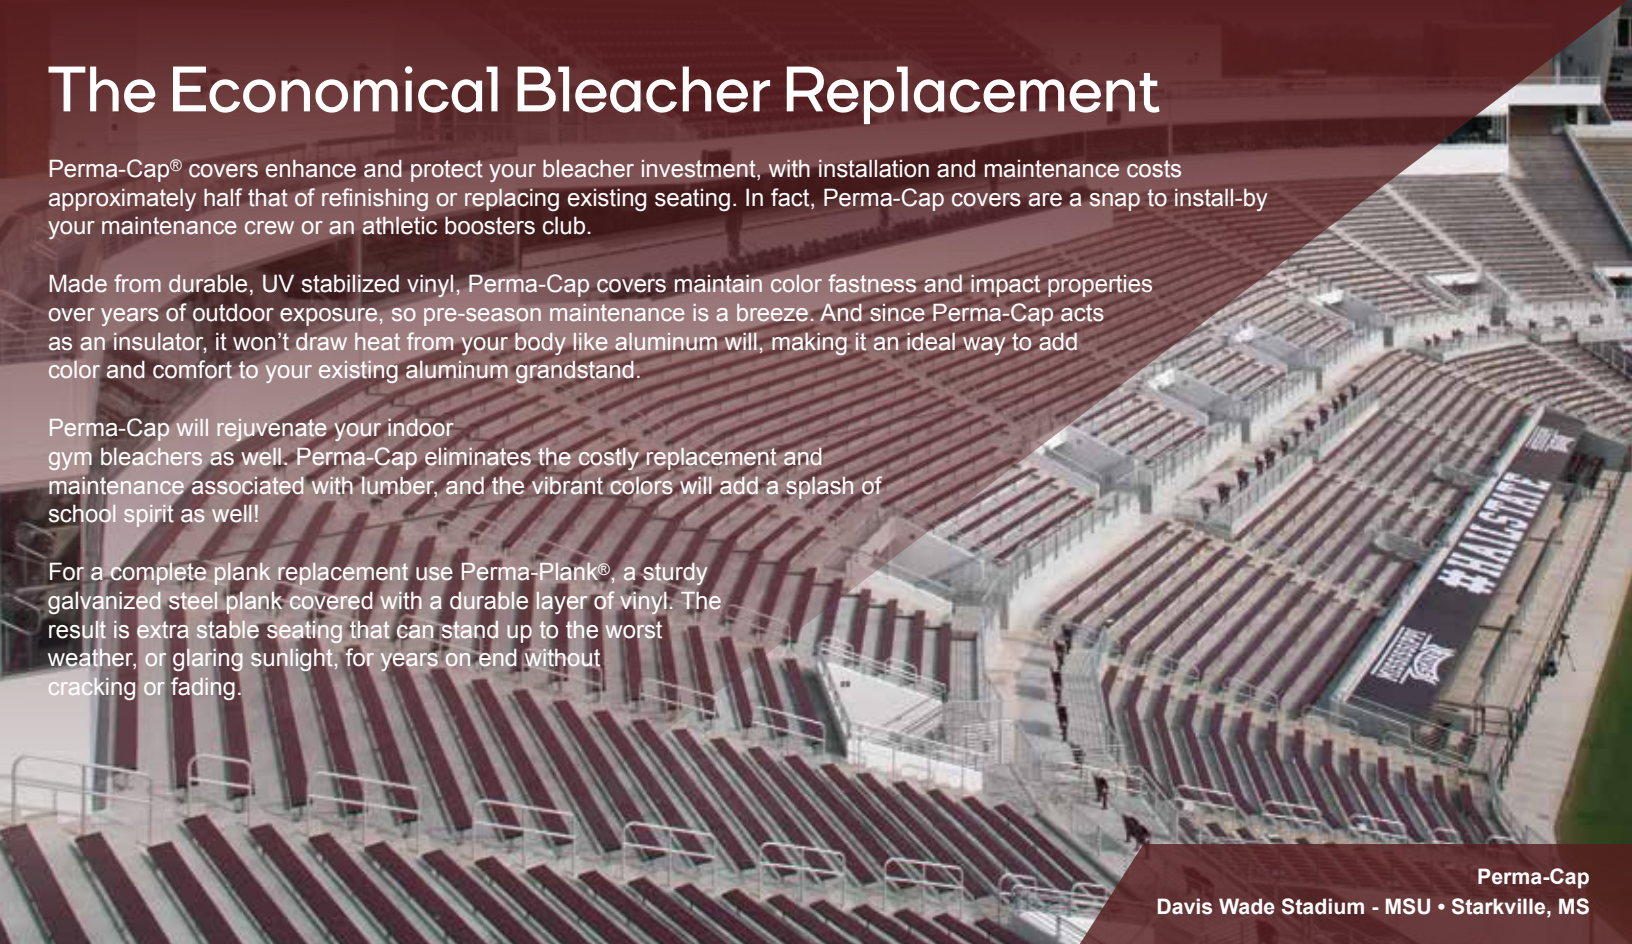

The Economical Bleacher Replacement

Perma-Cap® covers enhance and protect your bleacher investment, with installation and maintenance costs approximately half that of refinishing or replacing existing seating. In fact, Perma-Cap covers are a snap to install-by your maintenance crew or an athletic boosters club.

Made from durable, UV stabilized vinyl, Perma-Cap covers maintain color fastness and impact properties over years of outdoor exposure, so pre-season maintenance is a breeze. And since Perma-Cap acts as an insulator, it won't draw heat from your body like aluminum will, making it an ideal way to add color and comfort to your existing aluminum grandstand.

Perma-Cap will rejuvenate your indoor gym bleachers as well. Perma-Cap eliminates the costly replacement and maintenance associated with lumber, and the vibrant colors will add a splash of school spirit as well!

For a complete plank replacement use Perma-Plank®, a sturdy galvanized steel plank covered with a durable layer of vinyl. The result is extra stable seating that can stand up to the worst weather, or glaring sunlight, for years on end without cracking or fading.

Perma-Cap
Davis Wade Stadium - MSU • Starkville, MS

INTERIOR PERMA-CAP