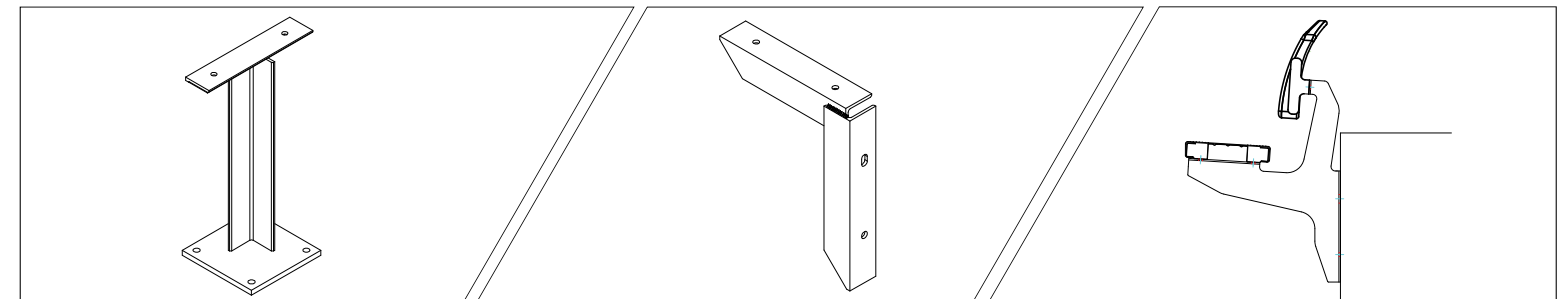

- Specially formulated acrylic polymers
- UV resistant/outdoor weatherable
- 2x8" (51 mm x 203 mm), 2x10" (51 mm x 254 mm) and 2x12" (51 mm x 305 mm) widths

- Standard lengths up to 20' (6096 mm)
- Environmentally friendly
- Non-reflective/splinter free
- 14 standard colors