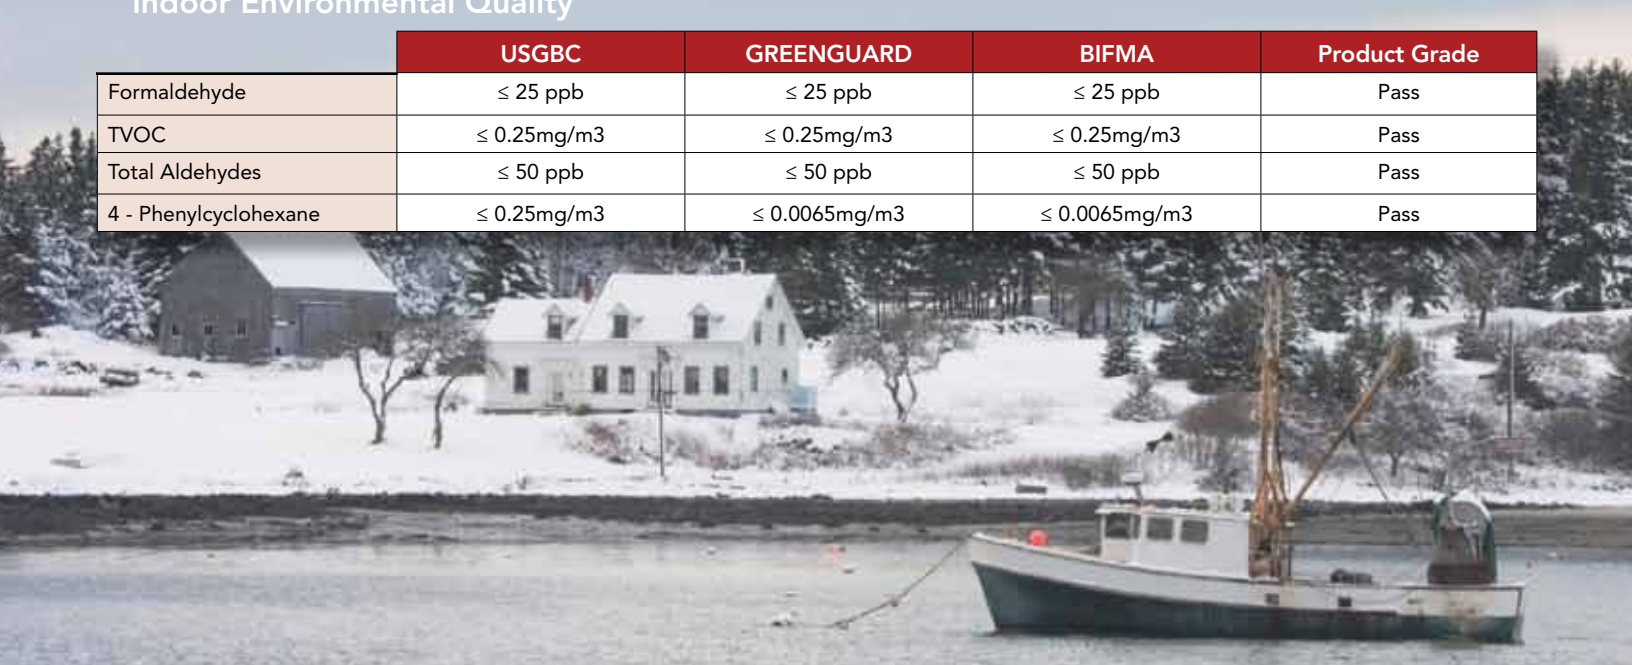

Indoor Environmental Quality

	USGBC	GREENGUARD	BIFMA	Product Grade
Formaldehyde	≤ 25 ppb	≤ 25 ppb	≤ 25 ppb	Pass
TVOC	≤ 0.25mg/m3	≤ 0.25mg/m3	≤ 0.25mg/m3	Pass
Total Aldehydes	≤ 50 ppb	≤ 50 ppb	≤ 50 ppb	Pass
4 - Phenylcyclohexane	≤ 0.25mg/m3	≤ 0.0065mg/m3	≤ 0.0065mg/m3	Pass